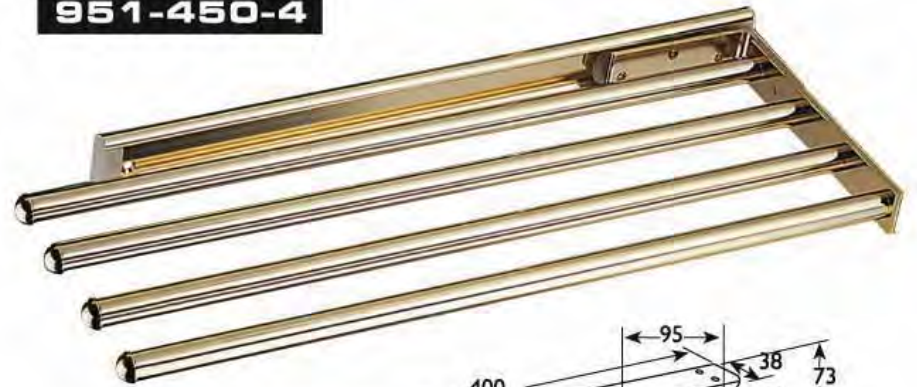

○ CATALOGUE

Made in Taiwan

**Tower
Bars**

905-400-2

905-400c-2

Extensible towel bar desinged not only for washroom but also for kitchen and dining cart

905 made of Al + St.

951-450-1

951-450-2

Extensible towel bar designed not only for washroom but also for kitchen and dining cart

951 made of Al.

951-450-3

951-450-4

Extensible towel bar designed not only for washroom but also for kitchen and dining cart

951 made of Al .