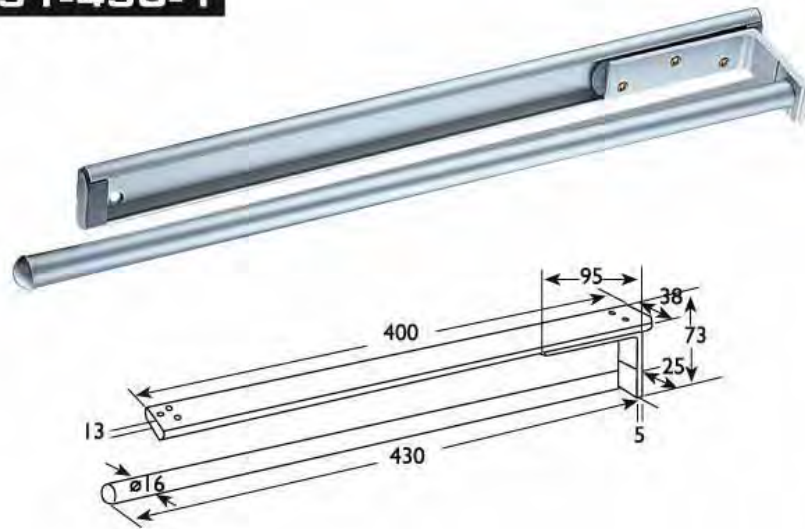

○ CATALOGUE

Made in Taiwan

**Tower
Bars**

905-400-2

905-400c-2

Extensible towel bar desinged not only for washroom but also for kitchen and dining cart

905 made of Al + St.

951-450-1

951-450-2

Extensible towel bar designed not only for washroom but also for kitchen and dining cart

951 made of Al.

951-450-3

951-450-4

Extensible towel bar designed not only for washroom but also for kitchen and dining cart

951 made of Al .